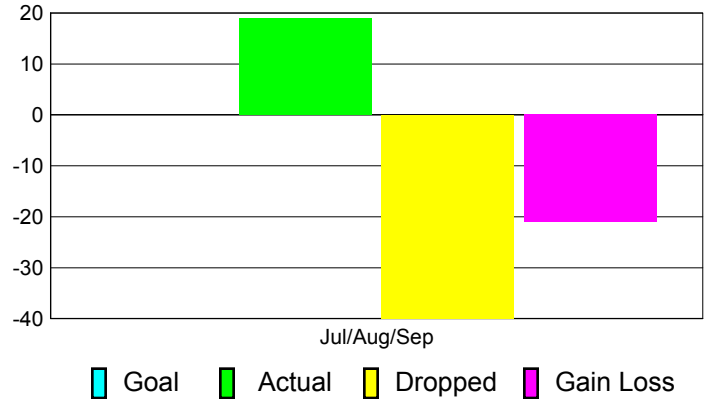

### YTD Status Quo Clubs 2012-2013

Status Quo Clubs Compared to Status Quo Members

## MEMBERSHIP

**Membership Results**  
2012-2013

**Membership**  
2011-2012

Month	Net Memb Goal	Actual New Memb	Actual Dropped Memb	Gain/Loss of Memb	Gain/Loss of Memb
Jul/Aug/Sep		19	-40	-21	-10
<b>Totals</b>		<b>19</b>	<b>-40</b>	<b>-21</b>	<b>-10</b>

### Membership Results 2012-2013

Goal, New, Dropped, Gain/Loss

### Comparison of Membership Gain/Loss

Current Year Compared to the Previous Year