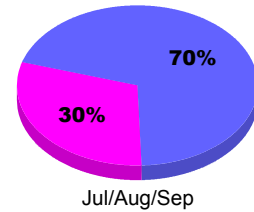

Gender Comparison 2012-2013